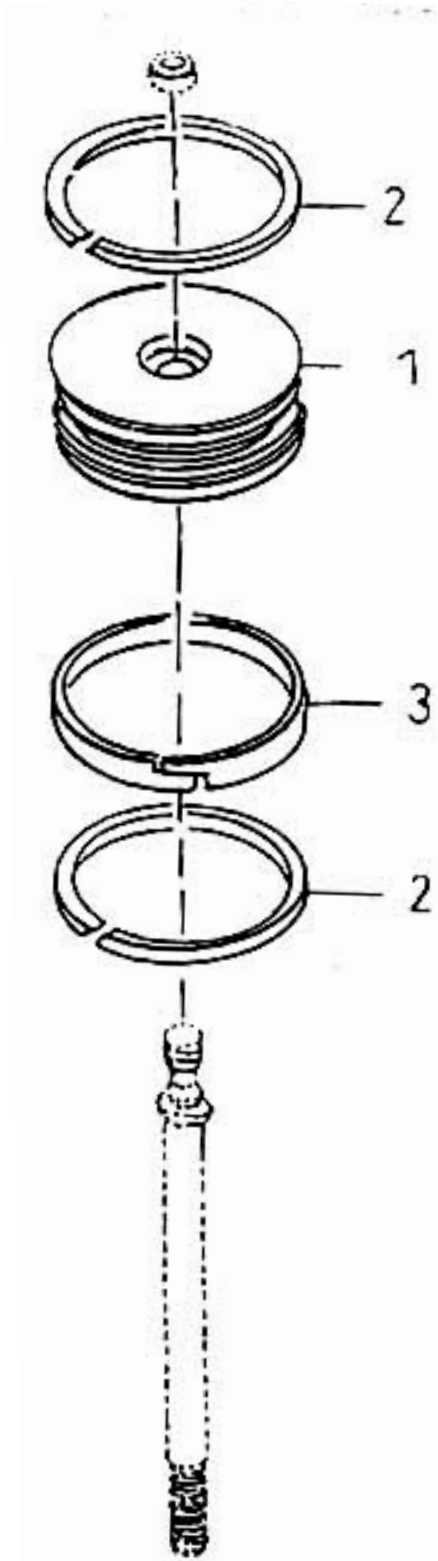

## 18. ASSEMBLY PISTON - MODEL 7 x 5 NL

All manufacturer's names, numbers, photos, product description and/or part numbers are used for reference purposes only & it is not implied that any part listed is the product of these manufacturers. Since Approvement are made from time to time, the illustration and specifications are subject to change without notice.

## 18. ASSEMBLY PISTON - MODEL 7 x 5 NL

No.	Description	Ref Part No.	QTY
–	Assembly Piston	70232855	–
1	– Piston Complete	70403928	1
2	– Ring Piston	95215752	2
3	– Ring Wearing	70325063	1